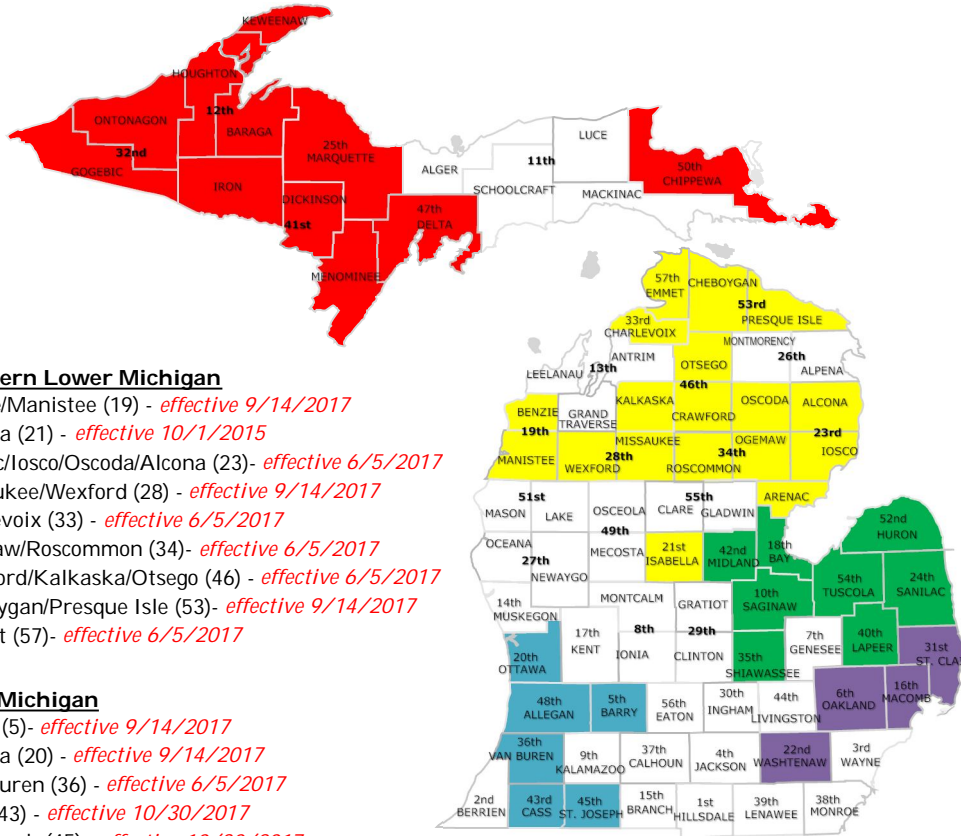

MAACS Regional Assignment Lists

April 2, 2018

Northern Lower Michigan

- Benzie/Manistee (19) - *effective 9/14/2017*
- Isabella (21) - *effective 10/1/2015*
- Arenac/Iosco/Oscoda/Alcona (23) - *effective 6/5/2017*
- Missaukee/Wexford (28) - *effective 9/14/2017*
- Charlevoix (33) - *effective 6/5/2017*
- Ogemaw/Roscommon (34) - *effective 6/5/2017*
- Crawford/Kalkaska/Otsego (46) - *effective 6/5/2017*
- Cheboygan/Presque Isle (53)- *effective 9/14/2017*
- Emmet (57)- *effective 6/5/2017*

West Michigan

- Barry (5)- *effective 9/14/2017*
- Ottawa (20) - *effective 9/14/2017*
- Van Buren (36) - *effective 6/5/2017*
- Cass (43) - *effective 10/30/2017*
- St. Joseph (45) - *effective 10/30/2017*
- Allegan (48) - *effective 9/14/2017*

Upper Peninsula

- Baraga/Houghton/Keweenaw (12) - *effective 10/1/2015*
- Marquette (25) - *effective 10/1/2015*
- Gogebic/Ontonagon (32)- *effective 6/5/2017*
- Dickinson/Iron/Menominee (41) - *effective 10/1/2015*
- Delta (47) - *effective 10/1/2015*
- Chippewa (50) - *effective 10/1/2015*

Southeast Michigan

- Oakland (6) - *effective 4/2/2018*
- Macomb (16)- *effective 10/1/2015*
- Washtenaw (22)- *effective 6/5/2017*
- St Clair (31)- *effective 10/1/2015*