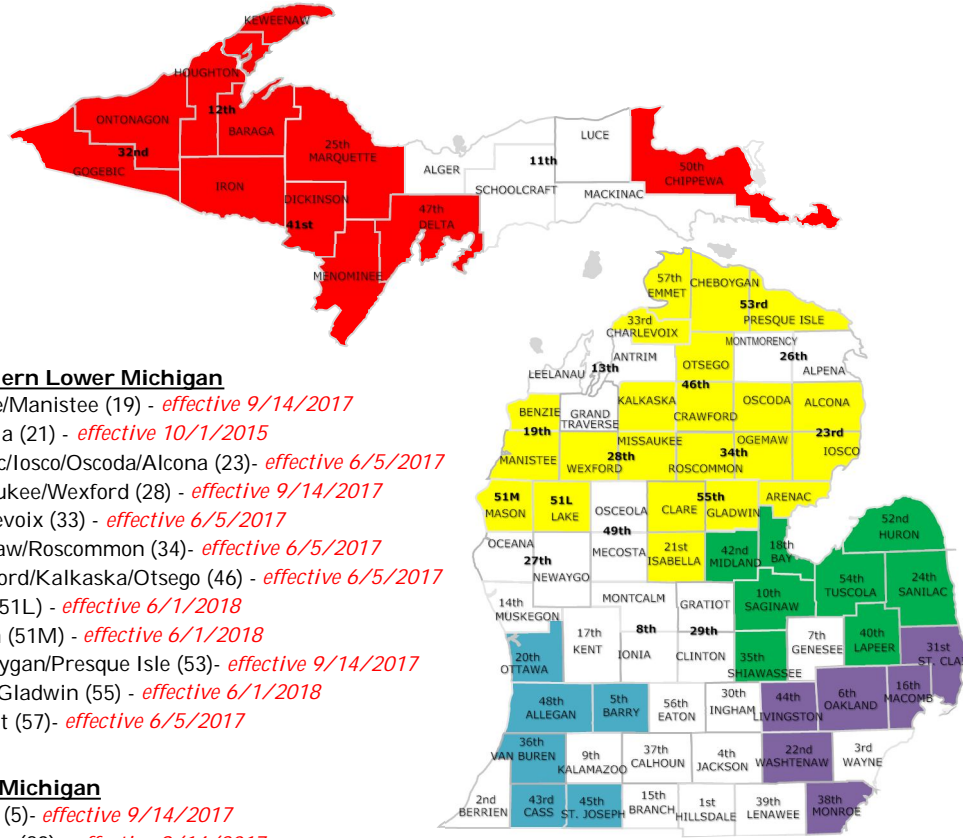

# MAACS Regional Assignment Lists

June 1, 2018

## Northern Lower Michigan

- Benzie/Manistee (19) - *effective 9/14/2017*
- Isabella (21) - *effective 10/1/2015*
- Arenac/Iosco/Oscoda/Alcona (23) - *effective 6/5/2017*
- Missaukee/Wexford (28) - *effective 9/14/2017*
- Charlevoix (33) - *effective 6/5/2017*
- Ogemaw/Roscommon (34) - *effective 6/5/2017*
- Crawford/Kalkaska/Otsego (46) - *effective 6/5/2017*
- Lake (51L) - *effective 6/1/2018*
- Mason (51M) - *effective 6/1/2018*
- Cheboygan/Presque Isle (53) - *effective 9/14/2017*
- Clare/Gladwin (55) - *effective 6/1/2018*
- Emmet (57) - *effective 6/5/2017*

## West Michigan

- Barry (5) - *effective 9/14/2017*
- Ottawa (20) - *effective 9/14/2017*
- Van Buren (36) - *effective 6/5/2017*
- Cass (43) - *effective 10/30/2017*
- St. Joseph (45) - *effective 10/30/2017*
- Allegan (48) - *effective 9/14/2017*

## Southeast Michigan

- Oakland (6) - *effective 4/2/2018*
- Macomb (16) - *effective 10/1/2015*
- Washtenaw (22) - *effective 6/5/2017*
- St Clair (31) - *effective 10/1/2015*
- Monroe (38) - *effective 6/1/2018*
- Livingston (44) - *effective 6/1/2018*