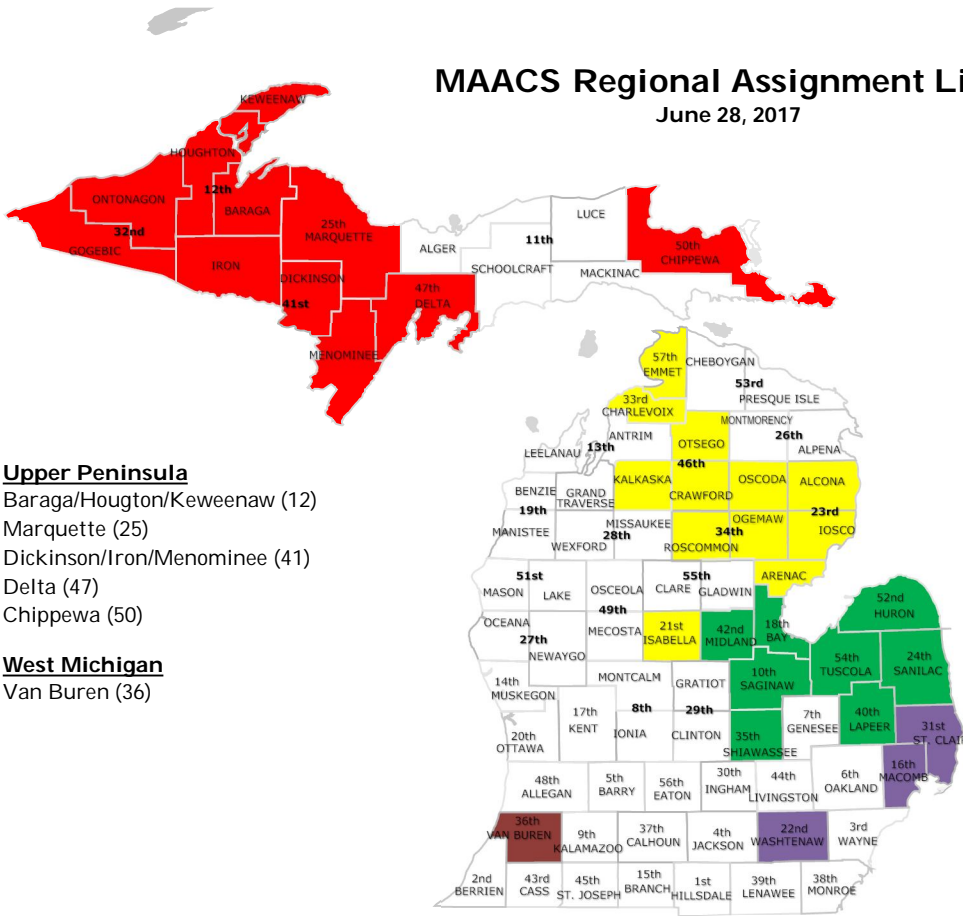

## MAACS Regional Assignment Lists

June 28, 2017

- Upper Peninsula**  
 Baraga/Houghton/Keweenaw (12)  
 Marquette (25)  
 Dickinson/Iron/Menominee (41)  
 Delta (47)  
 Chippewa (50)

- West Michigan**  
 Van Buren (36)

- Northern Lower Michigan**  
 Isabella (21)  
 Arenac/Iosco/Oscoda/Alcona (23)  
 Charlevoix (33)  
 Ogemaw/Roscommon (34)  
 Crawford/Kalkaska/Otsego (46)  
 Emmet (57)

- East Michigan**  
 Saginaw (10)  
 Bay (18)  
 Sanilac (24)  
 Shiawassee (35)  
 Lapeer (40)  
 Midland (42)  
 Huron (52)  
 Tuscola (54)

- Southeast Michigan**  
 Macomb (16)  
 Washtenaw (22)  
 St Clair (31)