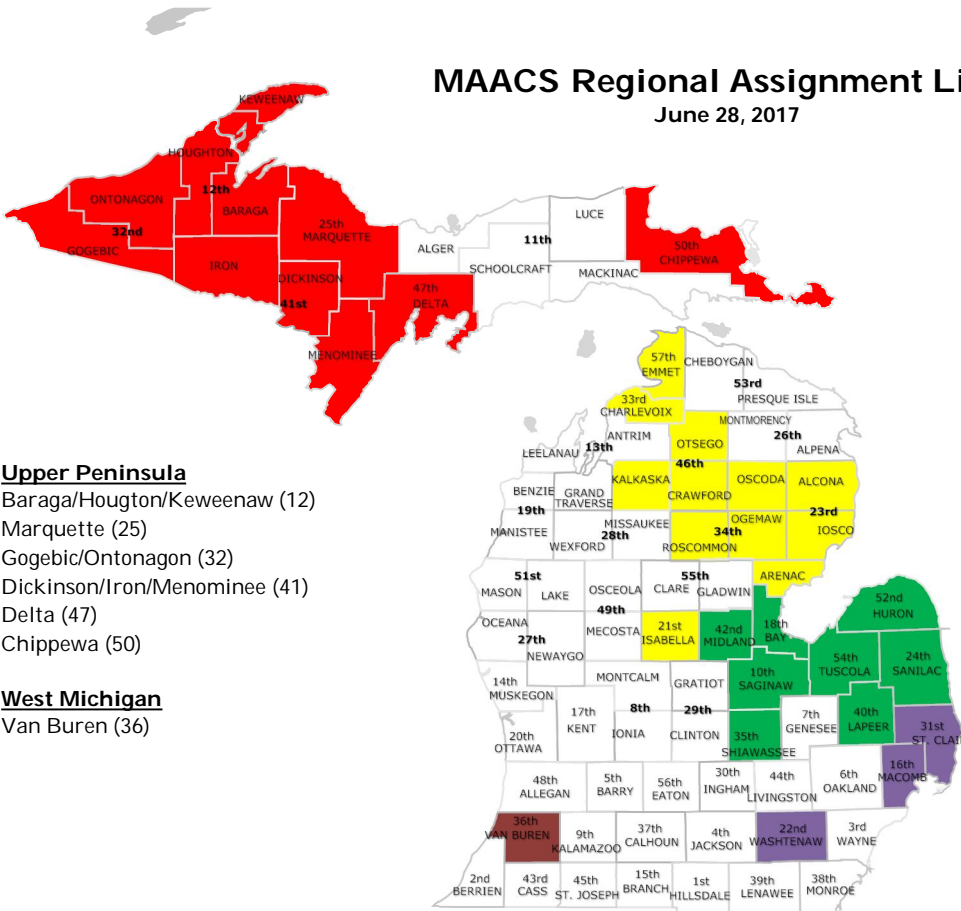

# MAACS Regional Assignment Lists

June 28, 2017

**Upper Peninsula**

- Baraga/Houghton/Keweenaw (12)
- Marquette (25)
- Gogebic/Ontonagon (32)
- Dickinson/Iron/Menominee (41)
- Delta (47)
- Chippewa (50)

**West Michigan**

- Van Buren (36)

**Northern Lower Michigan**

- Isabella (21)
- Arenac/Iosco/Oscoda/Alcona (23)
- Charlevoix (33)
- Ogemaw/Roscommon (34)
- Crawford/Kalkaska/Otsego (46)
- Emmet (57)

**East Michigan**

- Saginaw (10)
- Bay (18)
- Sanilac (24)
- Shiawassee (35)
- Lapeer (40)
- Midland (42)
- Huron (52)
- Tuscola (54)

**Southeast Michigan**

- Macomb (16)
- Washtenaw (22)
- St Clair (31)