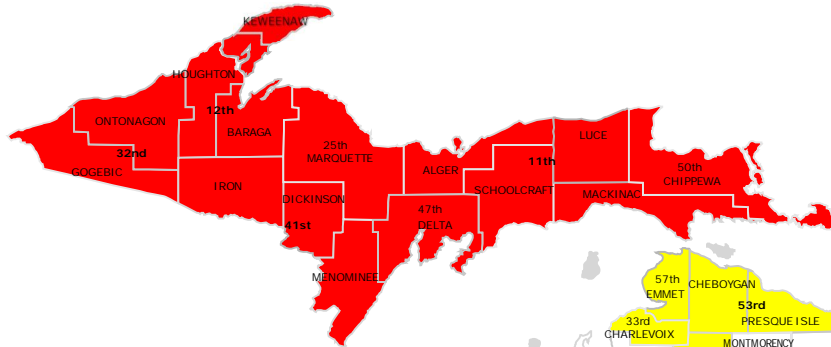

## MAACS Regional Assignment Lists November 1, 2018

### Northern Lower Michigan

Benzie/Manistee (19) - *effective 9/14/2017*  
 Isabella (21) - *effective 10/1/2015*  
 Arenac/Iosco/Oscoda/Alcona (23)- *effective 6/5/2017*  
 Missaukee/Wexford (28) - *effective 9/14/2017*  
 Charlevoix (33) - *effective 6/5/2017*  
 Ogemaw/Roscommon (34)- *effective 6/5/2017*  
 Crawford/Kalkaska/Otsego (46) - *effective 6/5/2017*  
 Lake (51L) - *effective 6/1/2018*  
 Mason (51M) - *effective 6/1/2018*  
 Cheboygan/Presque Isle (53)- *effective 9/14/2017*  
 Clare/Gladwin (55) - *effective 6/1/2018*  
 Emmet (57)- *effective 6/5/2017*

### West Michigan

Barry (5) - *effective 9/14/2017*  
 Ionia/Montcalm (8)- *effective 11/1/2018*  
 Ottawa (20) - *effective 9/14/2017*  
 Van Buren (36) - *effective 6/5/2017*  
 Calhoun (37) - *effective 11/1/2018*  
 Cass (43) - *effective 10/30/2017*  
 St. Joseph (45) - *effective 10/30/2017*  
 Allegan (48) - *effective 9/14/2017*

### Southeast Michigan

Oakland (6) - *effective 4/2/2018*  
 Macomb (16)- *effective 10/1/2015*  
 Washtenaw (22)- *effective 6/5/2017*  
 St Clair (31)- *effective 10/1/2015*  
 Monroe (38)- *effective 6/1/2018*  
 Livingston (44)- *effective 6/1/2018*