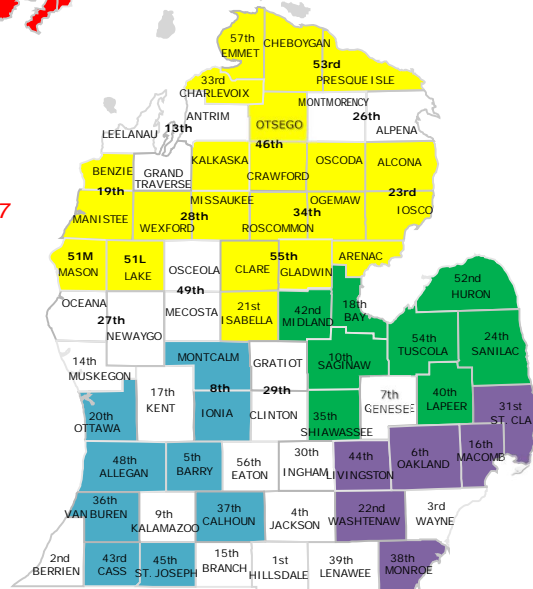

## MAACS Regional Assignment Lists November 1, 2018

### Northern Lower Michigan

Benzie/Manistee (19) - *effective 9/14/2017*  
 Isabella (21) - *effective 10/1/2015*  
 Arenac/Iosco/Oscoda/Alcona (23)- *effective 6/5/2017*  
 Missaukee/Wexford (28) - *effective 9/14/2017*  
 Charlevoix (33) - *effective 6/5/2017*  
 Ogemaw/Roscommon (34)- *effective 6/5/2017*  
 Crawford/Kalkaska/Otsego (46) - *effective 6/5/2017*  
 Lake (51L) - *effective 6/1/2018*  
 Mason (51M) - *effective 6/1/2018*  
 Cheboygan/Presque Isle (53)- *effective 9/14/2017*  
 Clare/Gladwin (55) - *effective 6/1/2018*  
 Emmet (57)- *effective 6/5/2017*

### West Michigan

Barry (5) - *effective 9/14/2017*  
 Ionia/Montcalm (8)- *effective 11/1/2018*  
 Ottawa (20) - *effective 9/14/2017*  
 Van Buren (36) - *effective 6/5/2017*  
 Calhoun (37) - *effective 11/1/2018*  
 Cass (43) - *effective 10/30/2017*  
 St. Joseph (45) - *effective 10/30/2017*  
 Allegan (48) - *effective 9/14/2017*

### Southeast Michigan

Oakland (6) - *effective 4/2/2018*  
 Macomb (16)- *effective 10/1/2015*  
 Washtenaw (22)- *effective 6/5/2017*  
 St Clair (31)- *effective 10/1/2015*  
 Monroe (38)- *effective 6/1/2018*  
 Livingston (44)- *effective 6/1/2018*