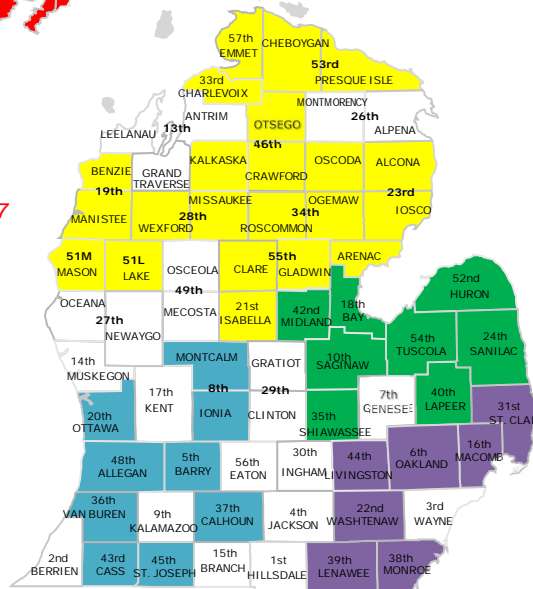

# MAACS Regional Assignment Lists

### Northern Lower Michigan

Benzie/Manistee (19) - *effective 9/14/2017*  
 Isabella (21) - *effective 10/1/2015*  
 Arenac/Iosco/Oscoda/Alcona (23)- *effective 6/5/2017*  
 Missaukee/Wexford (28) - *effective 9/14/2017*  
 Charlevoix (33) - *effective 6/5/2017*  
 Ogemaw/Roscommon (34)- *effective 6/5/2017*  
 Crawford/Kalkaska/Otsego (46) - *effective 6/5/2017*  
 Lake (51L) - *effective 6/1/2018*  
 Mason (51M) - *effective 6/1/2018*  
 Cheboygan/Presque Isle (53)- *effective 9/14/2017*  
 Clare/Gladwin (55) - *effective 6/1/2018*  
 Emmet (57)- *effective 6/5/2017*

### West Michigan

Barry (5)- *effective 9/14/2017*  
 Ionia/Montcalm (8)- *effective 11/1/2018*  
 Ottawa (20) - *effective 9/14/2017*  
 Van Buren (36) - *effective 6/5/2017*  
 Calhoun (37) - *effective 11/1/2018*  
 Cass (43) - *effective 10/30/2017*  
 St. Joseph (45) - *effective 10/30/2017*  
 Allegan (48) - *effective 9/14/2017*

### Southeast Michigan

Oakland (6) - *effective 4/2/2018*  
 Macomb (16)- *effective 10/1/2015*  
 Washtenaw (22)- *effective 6/5/2017*  
 St Clair (31)- *effective 10/1/2015*  
 Monroe (38)- *effective 6/1/2018*  
 Lenawee (39)- *effective 1/1/2019*  
 Livingston (44)- *effective 6/1/2018*