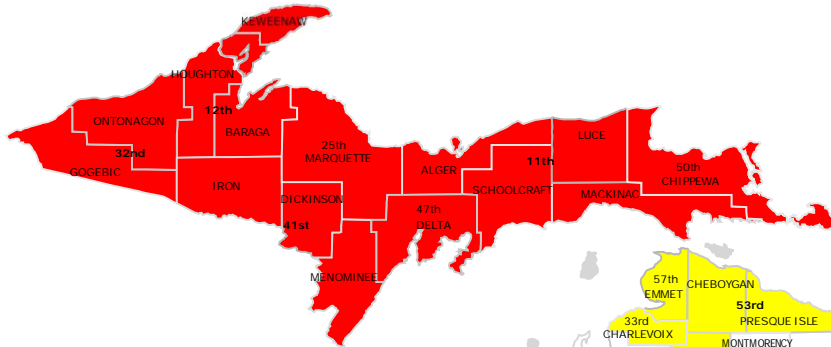

MAACS Regional Assignment Lists

January 1, 2019

Northern Lower Michigan

Benzie/Manistee (19) - *effective 9/14/2017*
Isabella (21) - *effective 10/1/2015*
Arenac/Iosco/Oscoda/Alcona (23)- *effective 6/5/2017*
Missaukee/Wexford (28) - *effective 9/14/2017*
Charlevoix (33) - *effective 6/5/2017*
Ogemaw/Roscommon (34)- *effective 6/5/2017*
Crawford/Kalkaska/Otsego (46) - *effective 6/5/2017*
Lake (51L) - *effective 6/1/2018*
Mason (51M) - *effective 6/1/2018*
Cheboygan/Presque Isle (53)- *effective 9/14/2017*
Clare/Gladwin (55) - *effective 6/1/2018*
Emmet (57)- *effective 6/5/2017*

West Michigan

Barry (5)- *effective 9/14/2017*
Ionia/Montcalm (8)- *effective 11/1/2018*
Ottawa (20) - *effective 9/14/2017*
Van Buren (36) - *effective 6/5/2017*
Calhoun (37) - *effective 11/1/2018*
Cass (43) - *effective 10/30/2017*
St. Joseph (45) - *effective 10/30/2017*
Allegan (48) - *effective 9/14/2017*