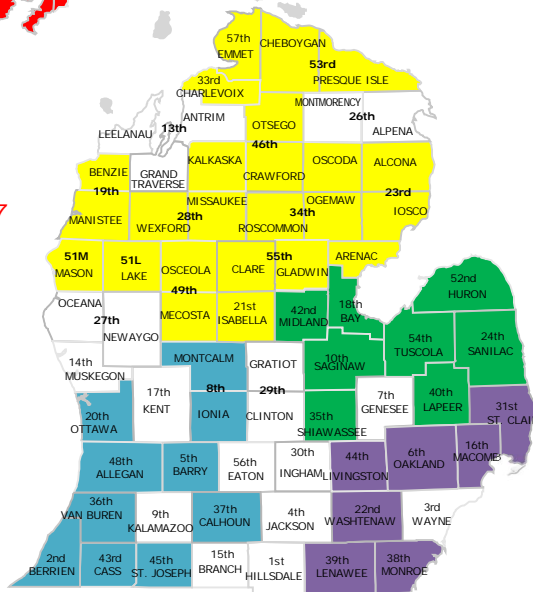

MAACS Regional Assignment Lists August 1, 2019

Northern Lower Michigan

- Benzie/Manistee (19) - *effective 9/14/2017*
- Isabella (21) - *effective 10/1/2015*
- Arenac/Iosco/Oscoda/Alcona (23)- *effective 6/5/2017*
- Missaukee/Wexford (28) - *effective 9/14/2017*
- Charlevoix (33) - *effective 6/5/2017*
- Ogemaw/Roscommon (34)- *effective 6/5/2017*
- Crawford/Kalkaska/Otsego (46) - *effective 6/5/2017*
- Mecosta/Osceola (49) - *effective 6/1/2019*
- Lake (51L) - *effective 6/1/2018*
- Mason (51M) - *effective 6/1/2018*
- Cheboygan /Presque Isle (53)- *effective 9/14/2017*
- Clare/Gladwin (55) - *effective 6/1/2018*
- Emmet (57)- *effective 6/5/2017*

West Michigan

- Barry (5)- *effective 9/14/2017*
- Berrien (2) - *effective 8/1/2019*
- Ionia/Montcalm (8)- *effective 11/1/2018*
- Ottawa (20) - *effective 9/14/2017*
- Van Buren (36) - *effective 6/5/2017*
- Calhoun (37) - *effective 11/1/2018*
- Cass (43) - *effective 10/30/2017*
- St. Joseph (45) - *effective 10/30/2017*
- Allegan (48) - *effective 9/14/2017*

Upper Peninsula

- Alger/Luce/Mackinac/Schoolcraft (11) - *effective 11/1/2018*
- Baraga/Houghton/Keweenaw (12) - *effective 10/1/2015*
- Marquette (25) - *effective 10/1/2015*
- Gogebic/Ontonagon (32)- *effective 6/5/2017*
- Dickinson/Iron/Menominee (41) - *effective 10/1/2015*
- Delta (47) - *effective 10/1/2015*
- Chippewa (50) - *effective 10/1/2015*

Southeast Michigan

- Oakland (6) - *effective 4/2/2018*
- Macomb (16)- *effective 10/1/2015*
- Washtenaw (22)- *effective 6/5/2017*
- St Clair (31)- *effective 10/1/2015*
- Monroe (38)- *effective 6/1/2018*
- Lenawee (39)- *effective 1/1/2019*
- Livingston (44)- *effective 6/1/2018*