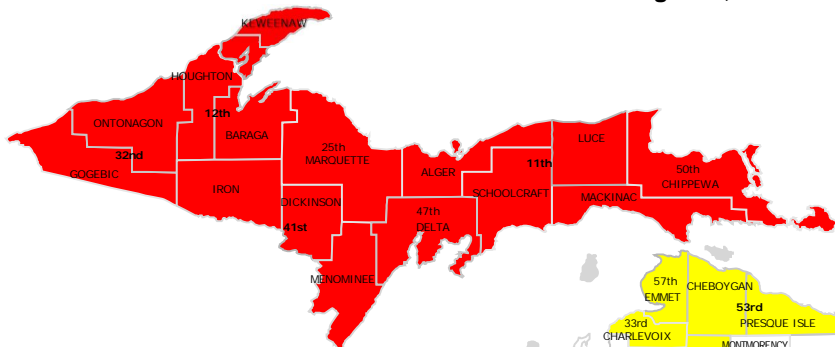

MAACS Regional Assignment Lists August 1, 2019

Northern Lower Michigan

- Benzie/Manistee (19) - *effective 9/14/2017*
- Isabella (21) - *effective 10/1/2015*
- Arenac/Iosco/Oscoda/Alcona (23)- *effective 6/5/2017*
- Missaukee/Wexford (28) - *effective 9/14/2017*
- Charlevoix (33) - *effective 6/5/2017*
- Ogemaw/Roscommon (34)- *effective 6/5/2017*
- Crawford/Kalkaska/Otsego (46) - *effective 6/5/2017*
- Mecosta/Osceola (49) - *effective 6/1/2019*
- Lake (51L) - *effective 6/1/2018*
- Mason (51M) - *effective 6/1/2018*
- Cheboygan /Presque Isle (53)- *effective 9/14/2017*
- Clare/Gladwin (55) - *effective 6/1/2018*
- Emmet (57)- *effective 6/5/2017*

West Michigan

- Barry (5)- *effective 9/14/2017*
- Berrien (2) - *effective 8/1/2019*
- Ionia/Montcalm (8)- *effective 11/1/2018*
- Ottawa (20) - *effective 9/14/2017*
- Van Buren (36) - *effective 6/5/2017*
- Calhoun (37) - *effective 11/1/2018*
- Cass (43) - *effective 10/30/2017*
- St. Joseph (45) - *effective 10/30/2017*
- Allegan (48) - *effective 9/14/2017*

Upper Peninsula

- Alger/Luce/Mackinac/Schoolcraft (11) - *effective 11/1/2018*
- Baraga/Houghton/Keweenaw (12) - *effective 10/1/2015*
- Marquette (25) - *effective 10/1/2015*
- Gogebic/Ontonagon (32)- *effective 6/5/2017*
- Dickinson/Iron/Menominee (41) - *effective 10/1/2015*
- Delta (47) - *effective 10/1/2015*
- Chippewa (50) - *effective 10/1/2015*

Southeast Michigan

- Oakland (6) - *effective 4/2/2018*
- Macomb (16)- *effective 10/1/2015*
- Washtenaw (22)- *effective 6/5/2017*
- St Clair (31)- *effective 10/1/2015*
- Monroe (38)- *effective 6/1/2018*
- Lenawee (39)- *effective 1/1/2019*
- Livingston (44)- *effective 6/1/2018*