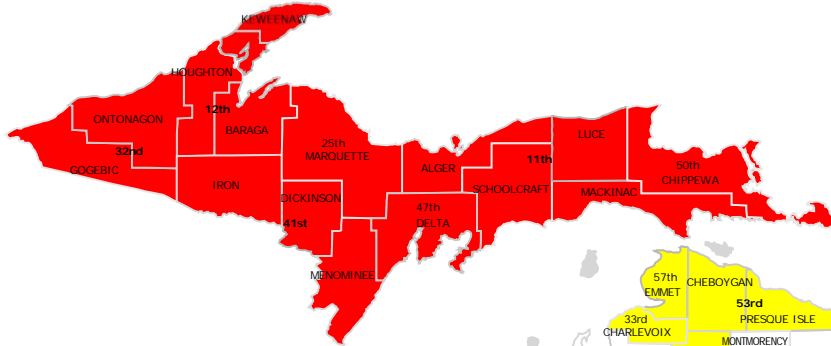

MAACS Regional Assignment Lists October 1, 2019

Northern Lower Michigan

Benzie/Manistee (19) - *effective 9/14/2017*
 Isabella (21) - *effective 10/1/2015*
 Arenac/Iosco/Oscoda/Alcona (23)- *effective 6/5/2017*
 Missaukee/Wexford (28) - *effective 9/14/2017*
 Charlevoix (33) - *effective 6/5/2017*
 Ogemaw/Roscommon (34)- *effective 6/5/2017*
 Crawford/Kalkaska/Otsego (46) - *effective 6/5/2017*
 Mecosta/Osceola (49) - *effective 6/1/2019*
 Lake (51L) - *effective 6/1/2018*
 Mason (51M) - *effective 6/1/2018*
 Cheboygan/Presque Isle (53)- *effective 9/14/2017*
 Clare/Gladwin (55) - *effective 6/1/2018*
 Emmet (57)- *effective 6/5/2017*

West Michigan

Barry (5)- *effective 9/14/2017*
 Berrien (2) - *effective 8/1/2019*
 Ionia/Montcalm (8)- *effective 11/1/2018*
 Muskegon (14) - *effective 10/1/2019*
 Ottawa (20) - *effective 9/14/2017*
 Van Buren (36) - *effective 6/5/2017*
 Calhoun (37) - *effective 11/1/2018*
 Cass (43) - *effective 10/30/2017*
 St. Joseph (45) - *effective 10/30/2017*
 Allegan (48) - *effective 9/14/2017*

Upper Peninsula

Alger/Luce/Mackinac/Schoolcraft (11) - *effective 11/1/2018*
 Baraga/Houghton/Keweenaw (12) - *effective 10/1/2015*
 Marquette (25) - *effective 10/1/2015*
 Gogebic/Ontonagon (32)- *effective 6/5/2017*
 Dickinson/Iron/Menominee (41) - *effective 10/1/2015*
 Delta (47) - *effective 10/1/2015*
 Chippewa (50) - *effective 10/1/2015*

Southeast Michigan

Oakland (6) - *effective 4/2/2018*
 Macomb (16)- *effective 10/1/2015*
 Washtenaw (22)- *effective 6/5/2017*
 St Clair (31)- *effective 10/1/2015*
 Monroe (38)- *effective 6/1/2018*
 Lenawee (39)- *effective 1/1/2019*
 Livingston (44)- *effective 6/1/2018*