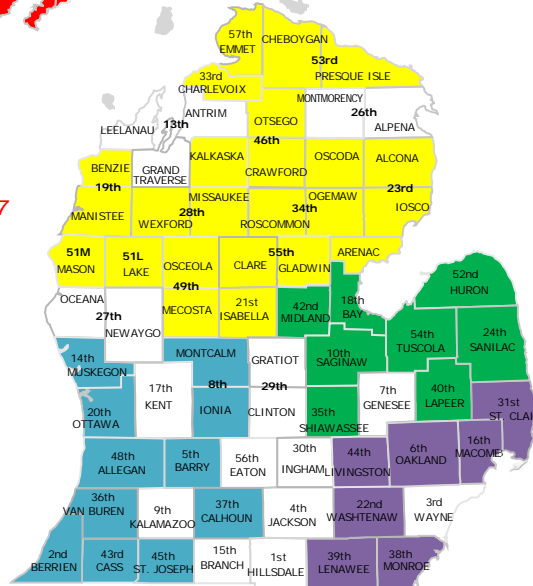

MAACS Regional Assignment Lists October 1, 2019

Northern Lower Michigan

Benzie/Manistee (19) - *effective 9/14/2017*
 Isabella (21) - *effective 10/1/2015*
 Arenac/Iosco/Oscoda/Alcona (23)- *effective 6/5/2017*
 Missaukee/Wexford (28) - *effective 9/14/2017*
 Charlevoix (33) - *effective 6/5/2017*
 Ogemaw/Roscommon (34)- *effective 6/5/2017*
 Crawford/Kalkaska/Otsego (46) - *effective 6/5/2017*
 Mecosta/Osceola (49) - *effective 6/1/2019*
 Lake (51L) - *effective 6/1/2018*
 Mason (51M) - *effective 6/1/2018*
 Cheboygan/Presque Isle (53)- *effective 9/14/2017*
 Clare/Gladwin (55) - *effective 6/1/2018*
 Emmet (57)- *effective 6/5/2017*

West Michigan

Barry (5)- *effective 9/14/2017*
 Berrien (2) - *effective 8/1/2019*
 Ionia/Montcalm (8)- *effective 11/1/2018*
 Muskegon (14) - *effective 10/1/2019*
 Ottawa (20) - *effective 9/14/2017*
 Van Buren (36) - *effective 6/5/2017*
 Calhoun (37) - *effective 11/1/2018*
 Cass (43) - *effective 10/30/2017*
 St. Joseph (45) - *effective 10/30/2017*
 Allegan (48) - *effective 9/14/2017*

Upper Peninsula

Alger/Luce/Mackinac/Schoolcraft (11) - *effective 11/1/2018*
 Baraga/Houghton/Keweenaw (12) - *effective 10/1/2015*
 Marquette (25) - *effective 10/1/2015*
 Gogebic/Ontonagon (32)- *effective 6/5/2017*
 Dickinson/Iron/Menominee (41) - *effective 10/1/2015*
 Delta (47) - *effective 10/1/2015*
 Chippewa (50) - *effective 10/1/2015*

Southeast Michigan

Oakland (6) - *effective 4/2/2018*
 Macomb (16)- *effective 10/1/2015*
 Washtenaw (22)- *effective 6/5/2017*
 St Clair (31)- *effective 10/1/2015*
 Monroe (38)- *effective 6/1/2018*
 Lenawee (39)- *effective 1/1/2019*
 Livingston (44)- *effective 6/1/2018*